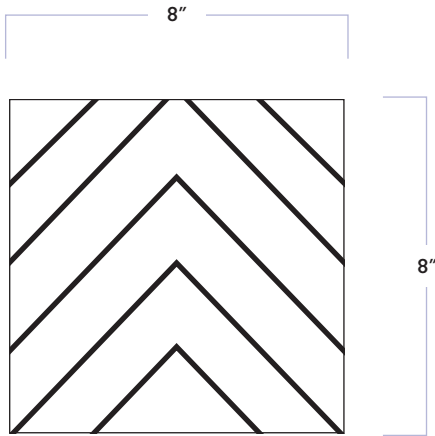

Pop Culture Diagonal

DATE REVISED: MARCH 2024

WALKER
ZANGER™

MATERIAL	Porcelain
FINISH	Matte
THICKNESS	3/8"
SHEET SIZE	7-4/5" x 7-4/5"
COVERAGE SQFT/PIECE	0.4306 SqFt
MOUNTING	Loose

AVAILABLE COLORS

Black/White